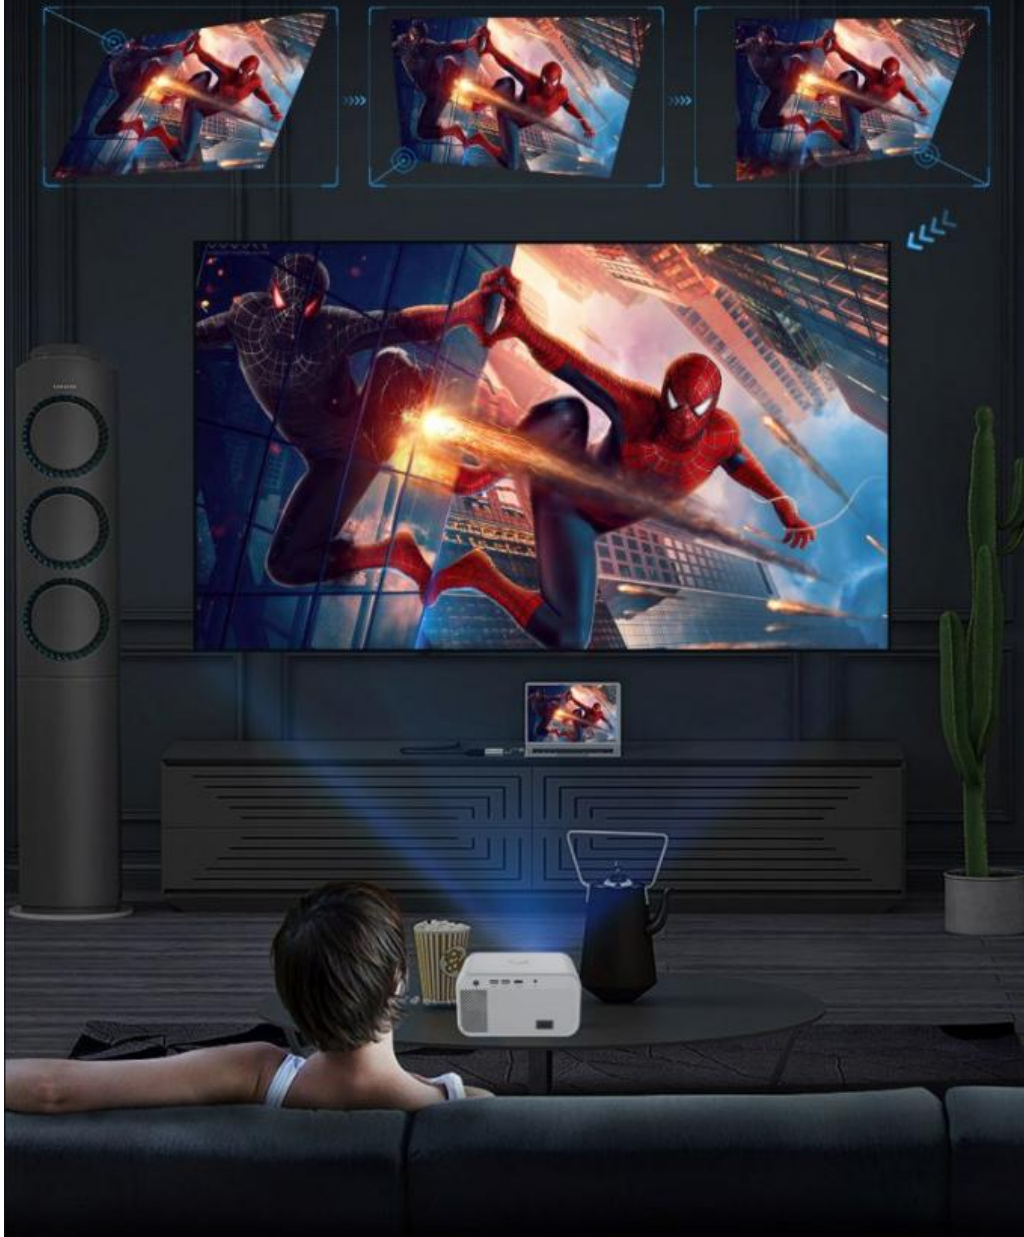

Four Point Keystone Correction

Horizontal and vertical Correction $\pm 45^\circ$