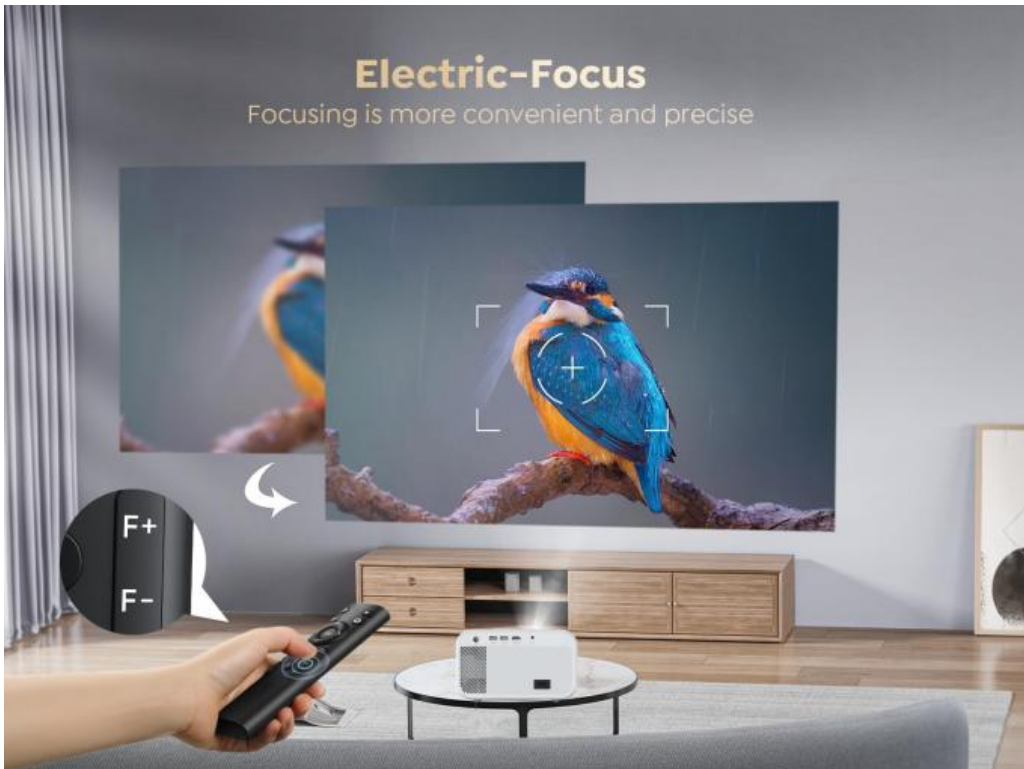

Product Specification

- Product Name: T5 Projector
- Aspect Ratio: 16:9
- Brightness: 5000 Lumens
- Contrast Ratio: 5000:1
- Image Size: 50-200 Inches
- Interface: HDMI/USB/VGA/AV/Audio Out
- Light Source: LED
- Power Consumption: 240W
- Power Supply: AC100-240V/50-60Hz
- Product Size: 340*280*120mm
- Projection Distance: 1.5-5m
- Resolution: 1080P
- Speaker: 2W
- Throw Ratio: 1.2:1
- Weight: 3.6KG

More Images

Product Description

Tripsky Portable Smart Projector Native 1080P Android 9.0 Bluetooth 5G Wifi Android Projector

Product Description

Product Name	Smart Android 9.0 projector
Product Size	208*166*123mm
Standard Accessories	Power Cable, HDMI Cable, Remote Control or Customized
Light Lumens(Lumens)	300ANSI Lumens
Buffer Memory(RAM)	2gb
Storage(ROM)	16gb
Operation System	Android 9.0
WiFi/Bluetooth Mode	2.4G/5G Dual WiFi + Bluetooth
Native Resolution	Native 1080p, Support 4K video playback
Projection Distance	1-6M

Connect to WiFi and enjoy a mirrored screen

Electric-Focus

Focusing is more convenient and precise

4K HD ULTRA

SDR VS HDR

Real natural colors of stars at 4K resolution

Small space, Can also enjoy cinema-like effects

TURN HOME INTO A CINEMA

The projector uses LCD display technology , 4K HDdecoding . You can enjoy the visual feast at home !

Application

in your life

• Home Theater

• Outside

• Party

• Bedroom